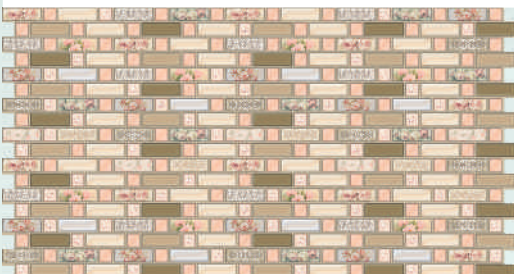

4627158781054 Mosaic «Linen»

- Panel length: 948 mm
- Panel width: 480 mm
- Surface area: 0,4550 m²
- In packing: 10 sheets

4627158781078 Mosaic «Denim»

- Panel length: 948 mm
- Panel width: 480 mm
- Surface area: 0,4550 m²
- In packing: 10 sheets

4620772256397 Mosaic «Rainbow»

- Panel length: 948 mm
- Panel width: 480 mm
- Surface area: 0,4550 m²
- In packing: 10 sheets

4620772256199 Mosaic «Provence»

- Panel length: 948 mm
- Panel width: 480 mm
- Surface area: 0,4550 m²
- In packing: 10 sheets