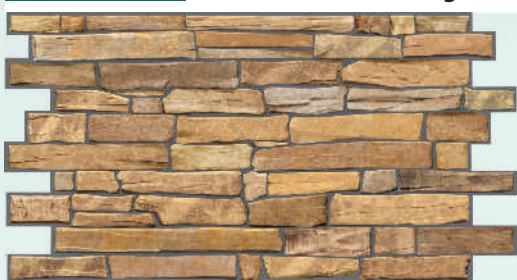

4620772253891 Yellow slate stone