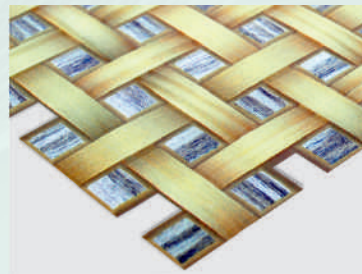

- Panel length: 934 mm
- Panel width: 479 mm
- Surface area: 0,4473 m²
- In packing: 10 sheets