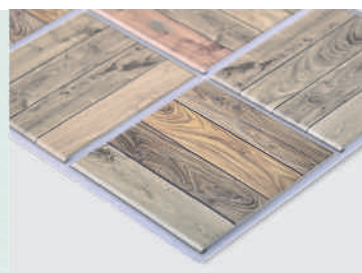

- Panel length: 957 mm
- Panel width: 480 mm
- Surface area: 0,4593 m²
- In packing: 10 sheets