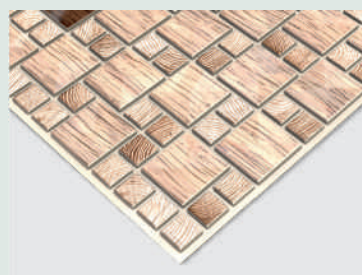

- Panel length: 960 mm
- Panel width: 482 mm
- Surface area: 0,4627 m²
- In packing: 10 sheets