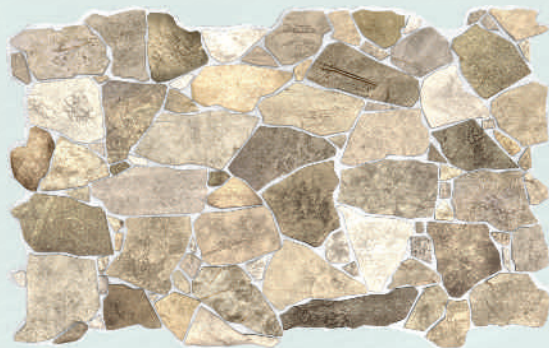

Stone «Wild». 3 types

4620772258810 Stone «Wild beige»