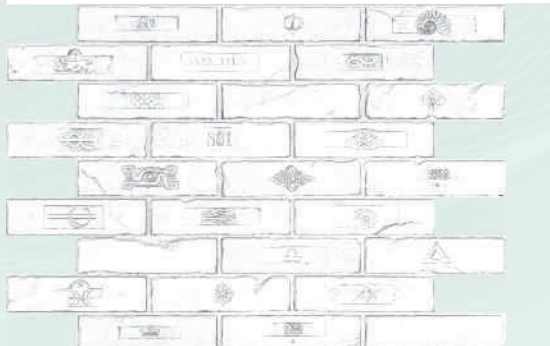

4627158789661 Brick «Comfort»

2021 new

- Panel length: 964 mm
- Panel width: 626 mm
- Surface area: 0,6035 m²
- In packing: 4-12 sheets

4627158789685 Brick «Golden Travertin»

- Panel length: 896 mm
- Panel width: 642 mm
- Surface area: 0,5752 m²
- In packing: 4-12 sheets