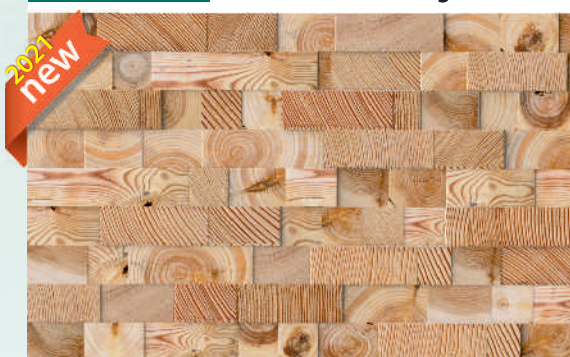

4627198190236 «Ancient Mosaic» light

- Panel length: 953 mm
- Panel width: 624 mm
- Surface area: 0,5947 m²
- In packing: 4-12 sheets

4627198190250 «Chalet»