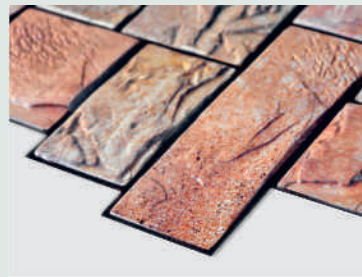

4620772252597 Stone cut brown

-  Panel length: 977 mm
-  Panel width: 493 mm
-  Surface area: 0,4816 m²
-  In packing: 10 sheets

4620772252610 Stone cut yellow

-  Panel length: 977 mm
-  Panel width: 493 mm
-  Surface area: 0,4816 m²
-  In packing: 10 sheets