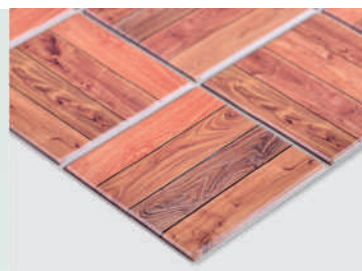

- Panel length: 957 mm
- Panel width: 480 mm
- Surface area: 0,4593 m²
- In packing: 10 sheets