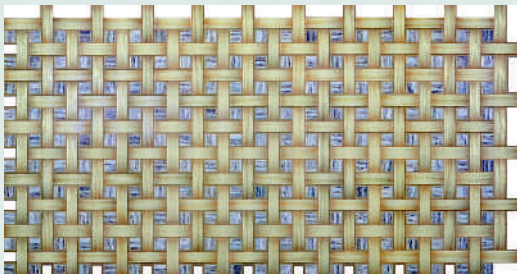

«Фазенда». 5 видов

4627158789562 Birch color Hurdle