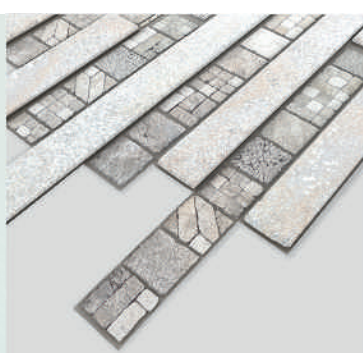

Stone. 3 types

2021
new

4627158789586 Stone «Crude Slate»

-  Panel length: 980 mm
-  Panel width: 653 mm
-  Surface area: 0,6399 m²
-  In packing: 4-12 sheets

2021
new

4627158789623 Stone «Fusion»

-  Panel length: 948 mm
-  Panel width: 616 mm
-  Surface area: 0,5840 m²
-  In packing: 4-12 sheets