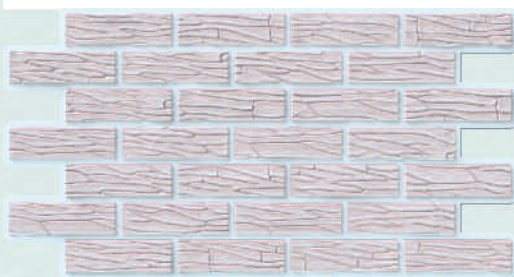

4627158788183 Brick «Accent gray»

-  Panel length: 983 mm
-  Panel width: 498 mm
-  Surface area: 0,4895 m²
-  In packing: 10 sheets

4620772250319 Old grey brick

-  Panel length: 971 mm
-  Panel width: 489 mm
-  Surface area: 0,4748 m²
-  In packing: 10 sheets